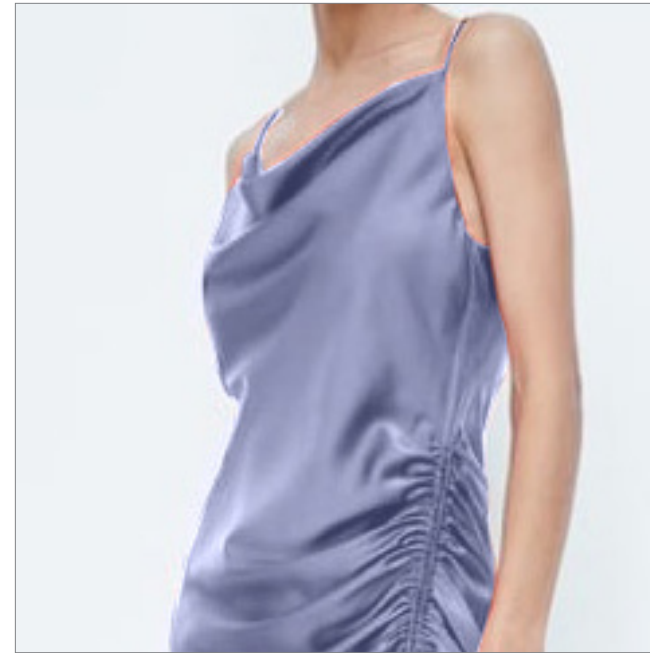

WCC: LIQUID TONER WARDROBE (NEW)

COLORS