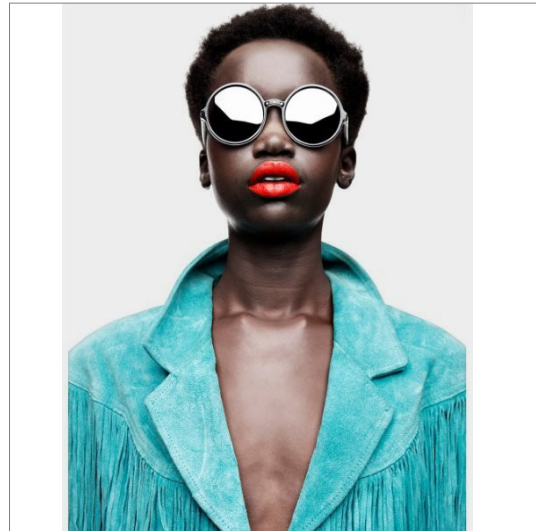

WCC: LIQUID COLOR // AA MODEL (NEW)

NEW