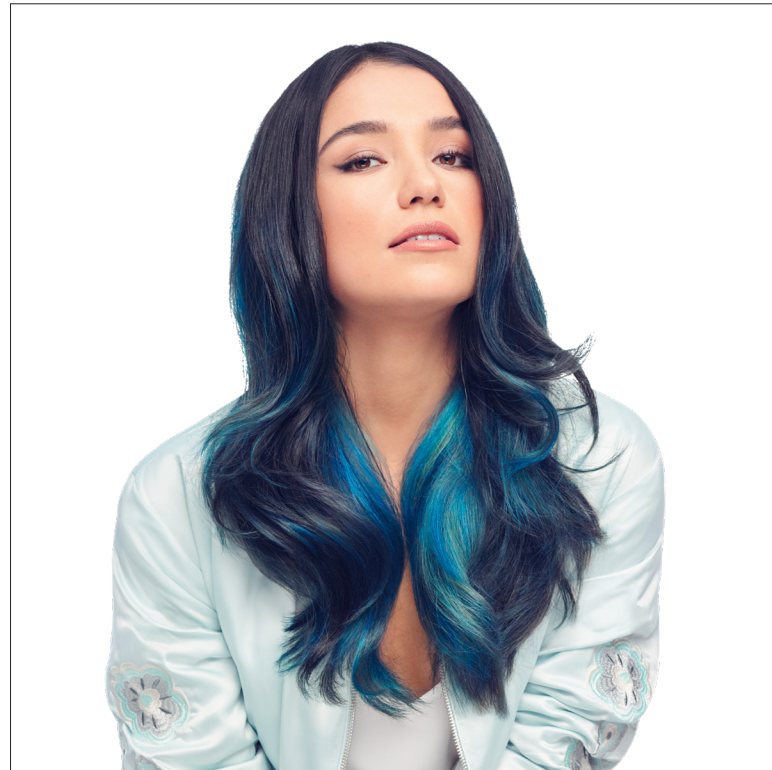

WCC: PAINTS // (EXISTING & NEW)

CURRENT