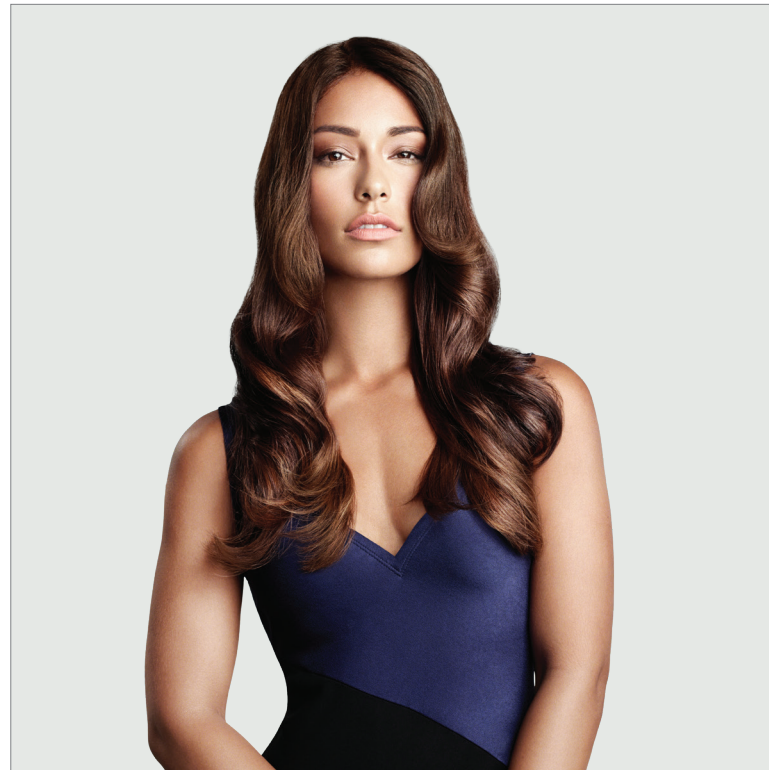

WCC: PERM GEL // (NEW)

CURRENT