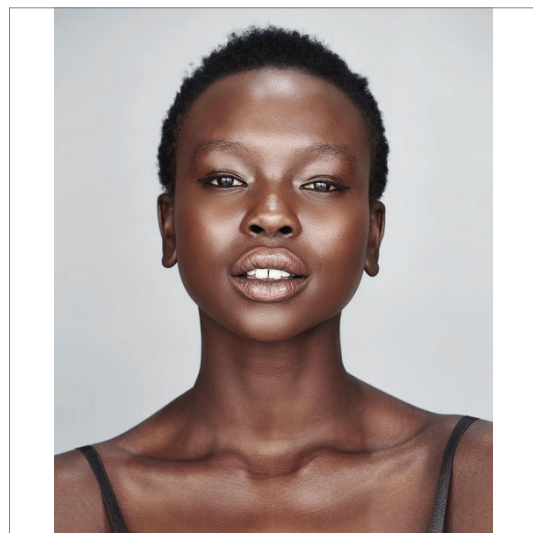

## BACKGROUND COLORS

OPTION 1: 20% GRAY

NEW

PLEASE SHOOT FOLLOWING RED GUIDES