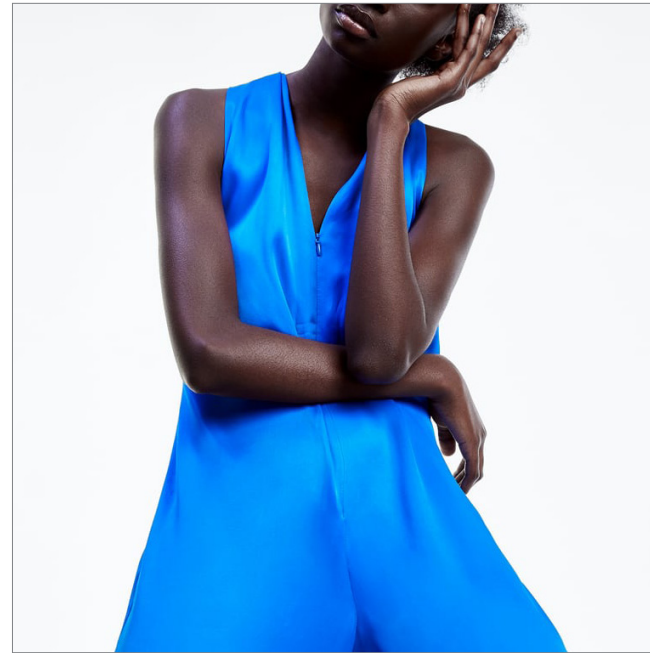

WCC: LIQUID COLOR WARDROBE (NEW)

COLORS