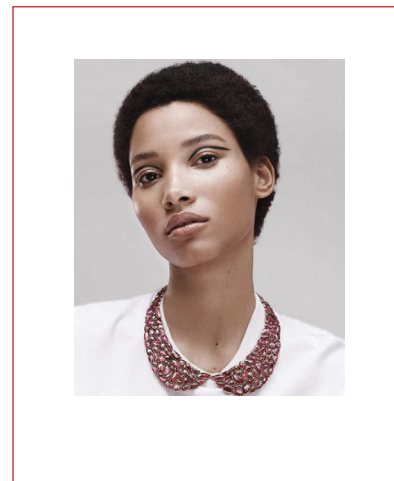

## BACKGROUND COLORS

OPTION 1: 20% GRAY

NEW

PLEASE SHOOT FOLLOWING RED GUIDES