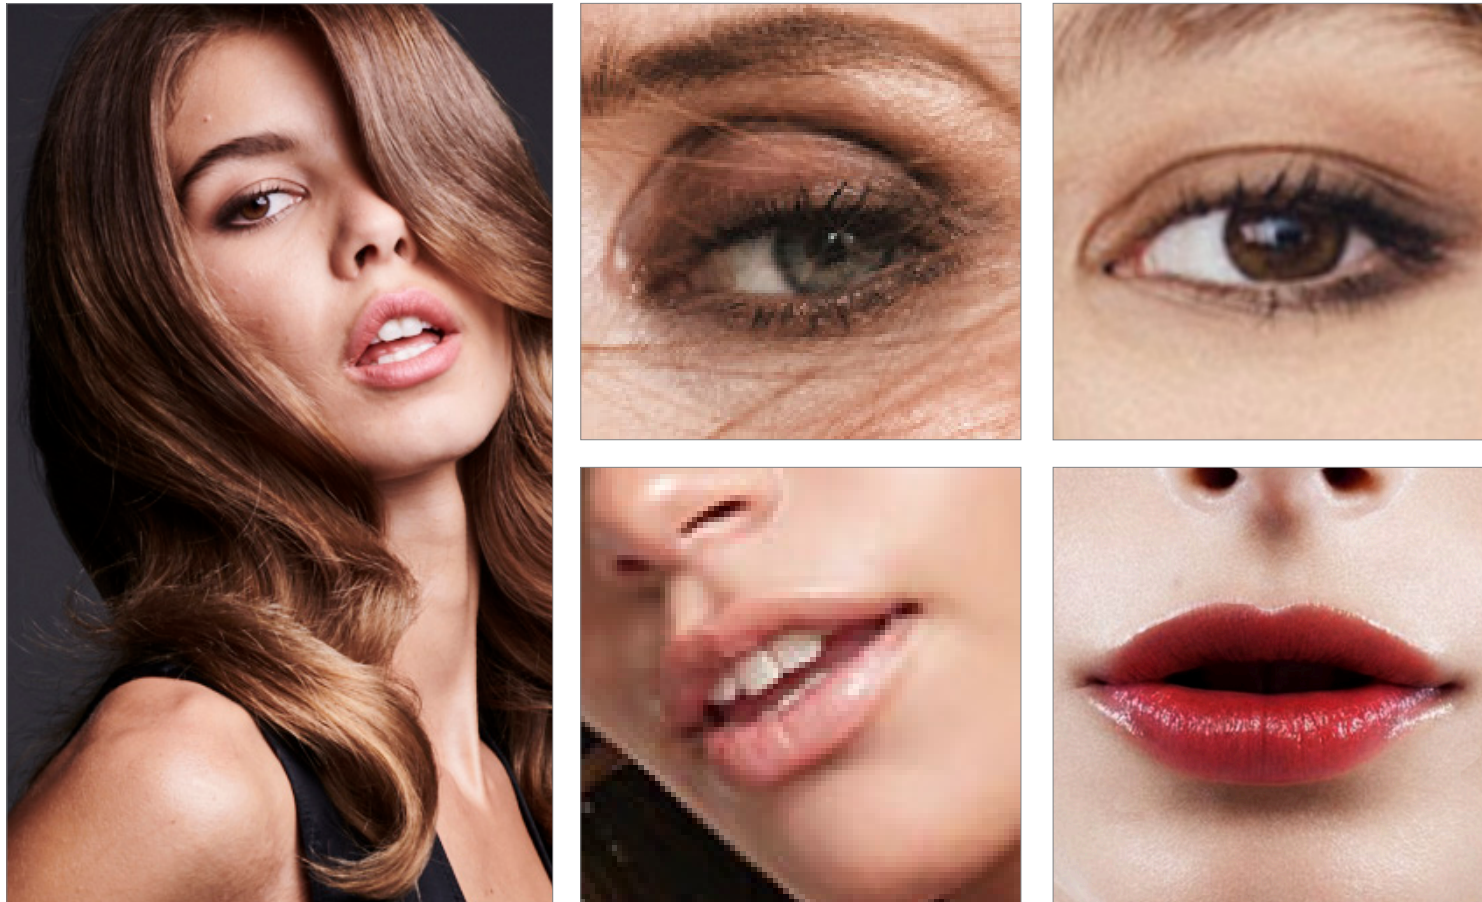

# MAKE UP // GENERAL LOOK

ENSURE SKIN IS EVEN AND SHOULD APPEAR HEALTHY

NAIL COLOR(S)

NUDE SHADE

# MAKE UP // TANGO LOOK

ENSURE SKIN IS EVEN AND SHOULD APPEAR HEALTHY.  
MAKE UP IS SEXY/PROVOCATIVE.

NAIL COLOR(S)

RED